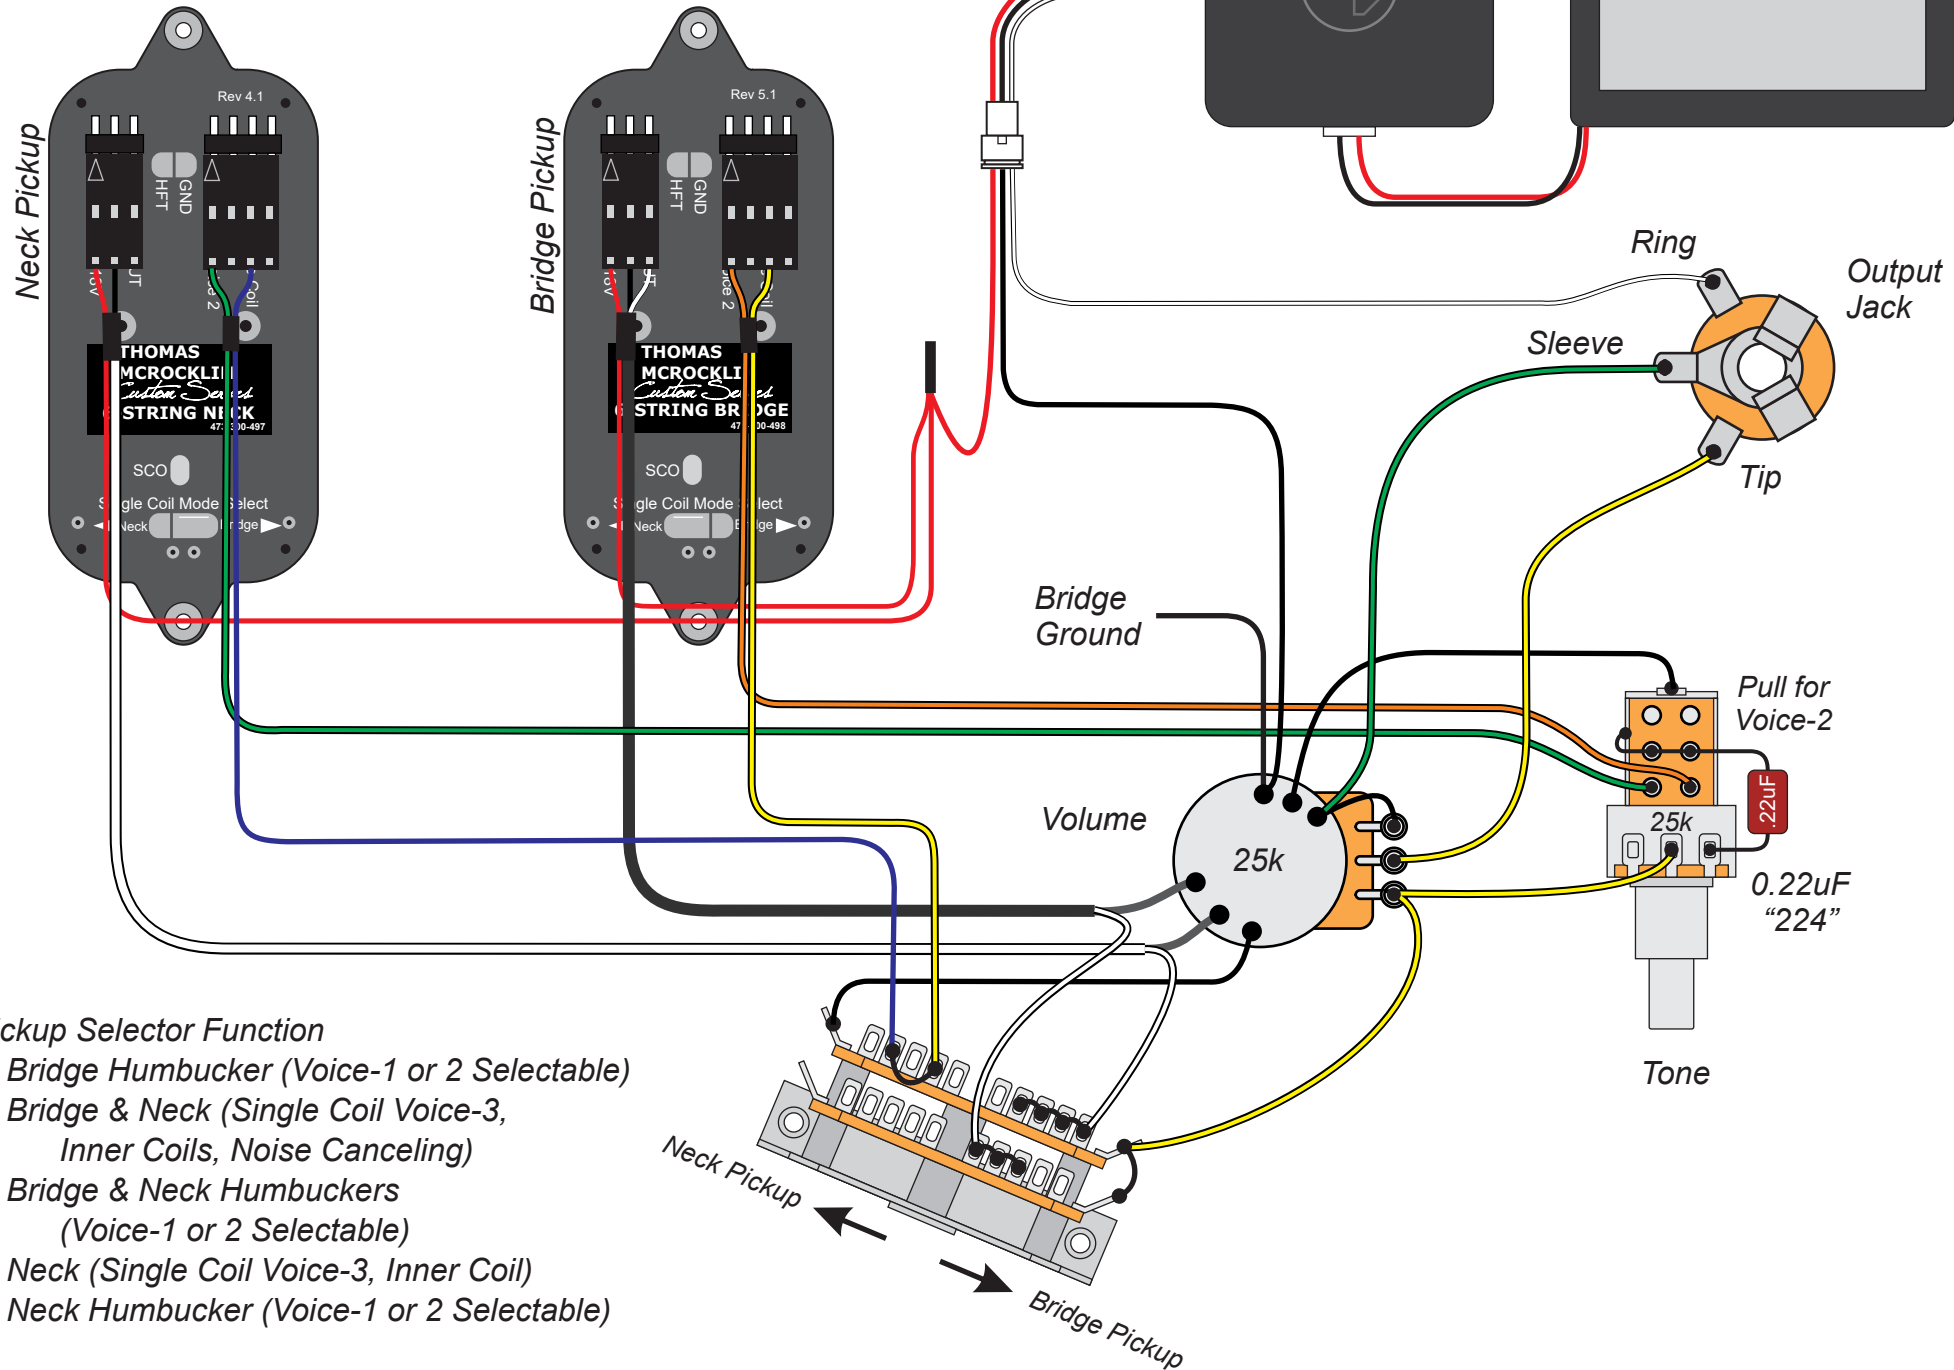

FISHMAN FLUENCE™

Thomas McRocklin 2 Humbucker Set - Custom Open Core

1 x Volume

1 x Tone: Pull for Voice-2 Bridge & Neck (slide switch 1, 3, 5)

Pickup Selector Function

1. Bridge Humbucker (Voice-1 or 2 Selectable)
2. Bridge & Neck (Single Coil Voice-3, Inner Coils, Noise Canceling)
3. Bridge & Neck Humbuckers (Voice-1 or 2 Selectable)
4. Neck (Single Coil Voice-3, Inner Coil)
5. Neck Humbucker (Voice-1 or 2 Selectable)